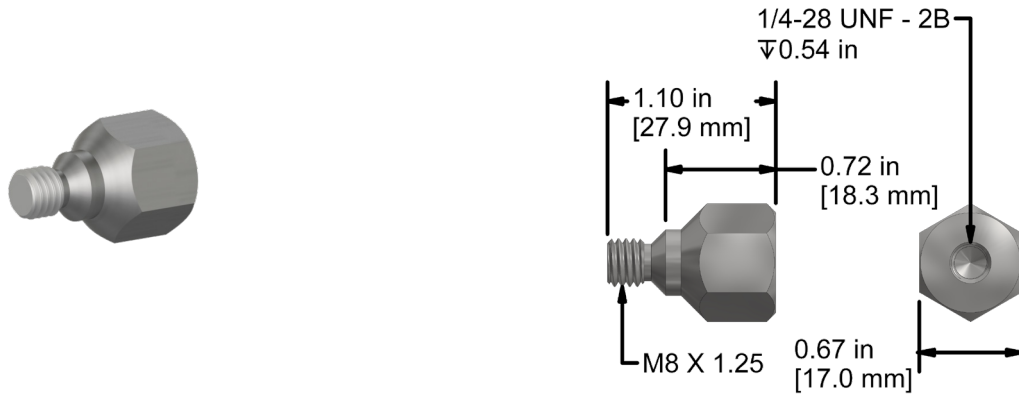

MH143

Hex Head Accelerometer Mounting Studs

MH143-1A

Hex Head Accelerometer Mounting Stud, Stainless Steel, SPM Compatible, 1.10" (28 mm) Length, 0.67" (17 mm) Diameter

MH143-2A

Hex Head Accelerometer Mounting Stud, Stainless Steel, SPM Compatible, 2.52" (64 mm) Length, 0.67" (17 mm) Diameter