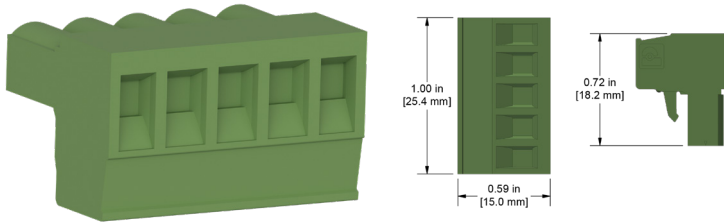

# JB932

Five-Position Plugs for Triaxial Input and Output Junction Boxes

## JB932-1A

Five-Position Plug, Spring Cage, for use in JB and TSB Triaxial Input and Output Junction Boxes

## JB932-2A

Five-Position Plug, Screw Terminal, for use in JB Triaxial Input and Output Junction Boxes

## JB933-1A

Five-Position Plug, "T" Plug, Screw Terminal, for use in JB and TSB Triaxial Input and Output Junction Boxes