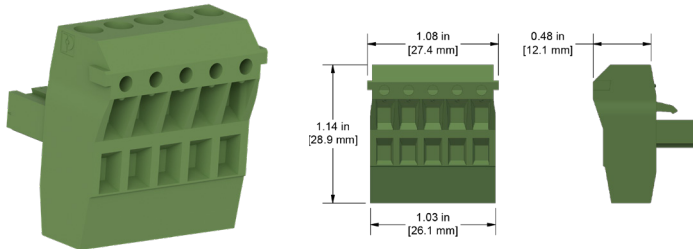

# JB932

Five-Position Plugs for Triaxial Input and Output Junction Boxes

## JB932-1A

Five-Position Plug, Spring Cage, for use in JB and TSB Triaxial Input and Output Junction Boxes

## JB932-2A

Five-Position Plug, Screw Terminal, for use in JB Triaxial Input and Output Junction Boxes

## JB933-1A

Five-Position Plug, "T" Plug, Screw Terminal, for use in JB and TSB Triaxial Input and Output Junction Boxes