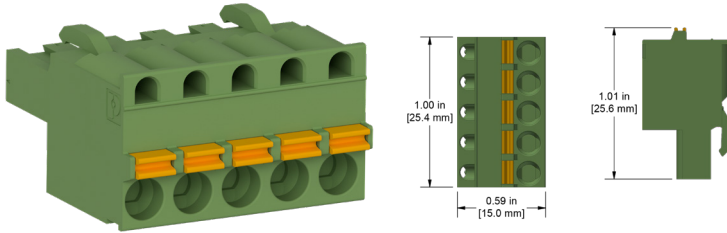

# JB932

Five-Position Plugs for Triaxial Input and Output Junction Boxes

## JB932-1A

Five-Position Plug, Spring Cage, for use in JB and TSB Triaxial Input and Output Junction Boxes

## JB932-2A

Five-Position Plug, Screw Terminal, for use in JB Triaxial Input and Output Junction Boxes

## JB933-1A

Five-Position Plug, "T" Plug, Screw Terminal, for use in JB and TSB Triaxial Input and Output Junction Boxes