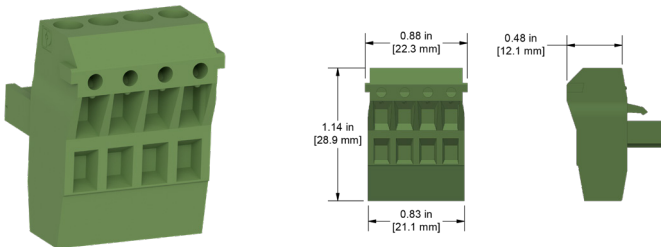

JB930

Four-Position Plugs for Dual Input and Output Junction Boxes

JB930-1A

Four-Position Plug, Spring Cage, for use in DSB, JB, and SB Dual Input and Output Junction Boxes

JB931-1A

Four-Position Plug, Screw Terminal, for use in JB and SB Dual Input and Output Junction Boxes

JB931-3A

Four-Position "T" Plug, Screw Terminal, for use in DSB Dual Input and Output Junction Boxes