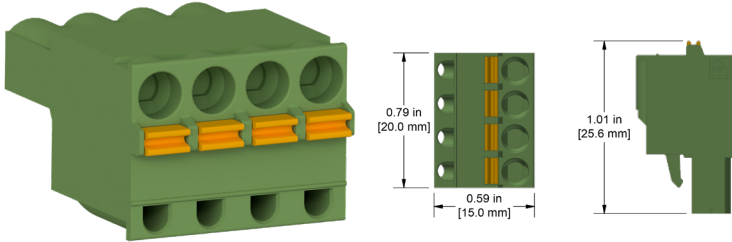

JB930

Four-Position Plugs for Dual Input and Output Junction Boxes

JB930-1A

Four-Position Plug, Spring Cage, for use in DSB, JB, and SB Dual Input and Output Junction Boxes

JB931-1A

Four-Position Plug, Screw Terminal, for use in JB and SB Dual Input and Output Junction Boxes

JB931-3A

Four-Position "T" Plug, Screw Terminal, for use in DSB Dual Input and Output Junction Boxes