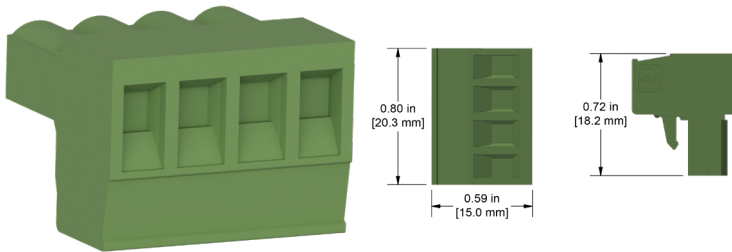

JB930

Four-Position Plugs for Dual Input and Output Junction Boxes

JB930-1A

Four-Position Plug, Spring Cage, for use in DSB, JB, and SB Dual Input and Output Junction Boxes

JB931-1A

Four-Position Plug, Screw Terminal, for use in JB and SB Dual Input and Output Junction Boxes

JB931-3A

Four-Position "T" Plug, Screw Terminal, for use in DSB Dual Input and Output Junction Boxes